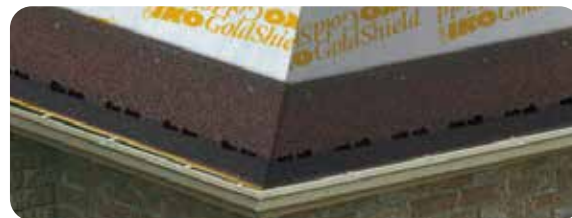

PROFORMAX™

INTEGRATED ROOFING ACCESSORIES

Shingles alone are usually not enough to protect your home.

IKO has developed superior multilayered roofing components incorporating our industry-leading products. A complete roofing system ensures your roof's optimum performance.

1. **1 DECK PROTECTION**
   1a, 1b, 1c ROOF SEALING TAPE | ICE & WATER PROTECTOR
2. **2 SYNTHETIC UNDERLAYMENT**
3. **3 ROOF STARTER. Leading Edge Plus**
4. **4 CAPPING SHINGLES**